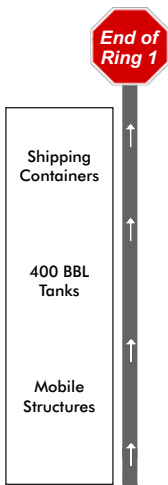

Load Out Exit

Public Walk-in & Load Out Entrance

RING 1	
9:00am	LOT #1
10:00am	LOT #50
11:00am	LOT #100
12:00pm	LOT #150
1:00pm	LOT #200
2:00pm	LOT #250
3:00pm	LOT #300
4:00pm	LOT #350

Disclaimer: Times are approximate!
Keep track of the auction and BE EARLY!